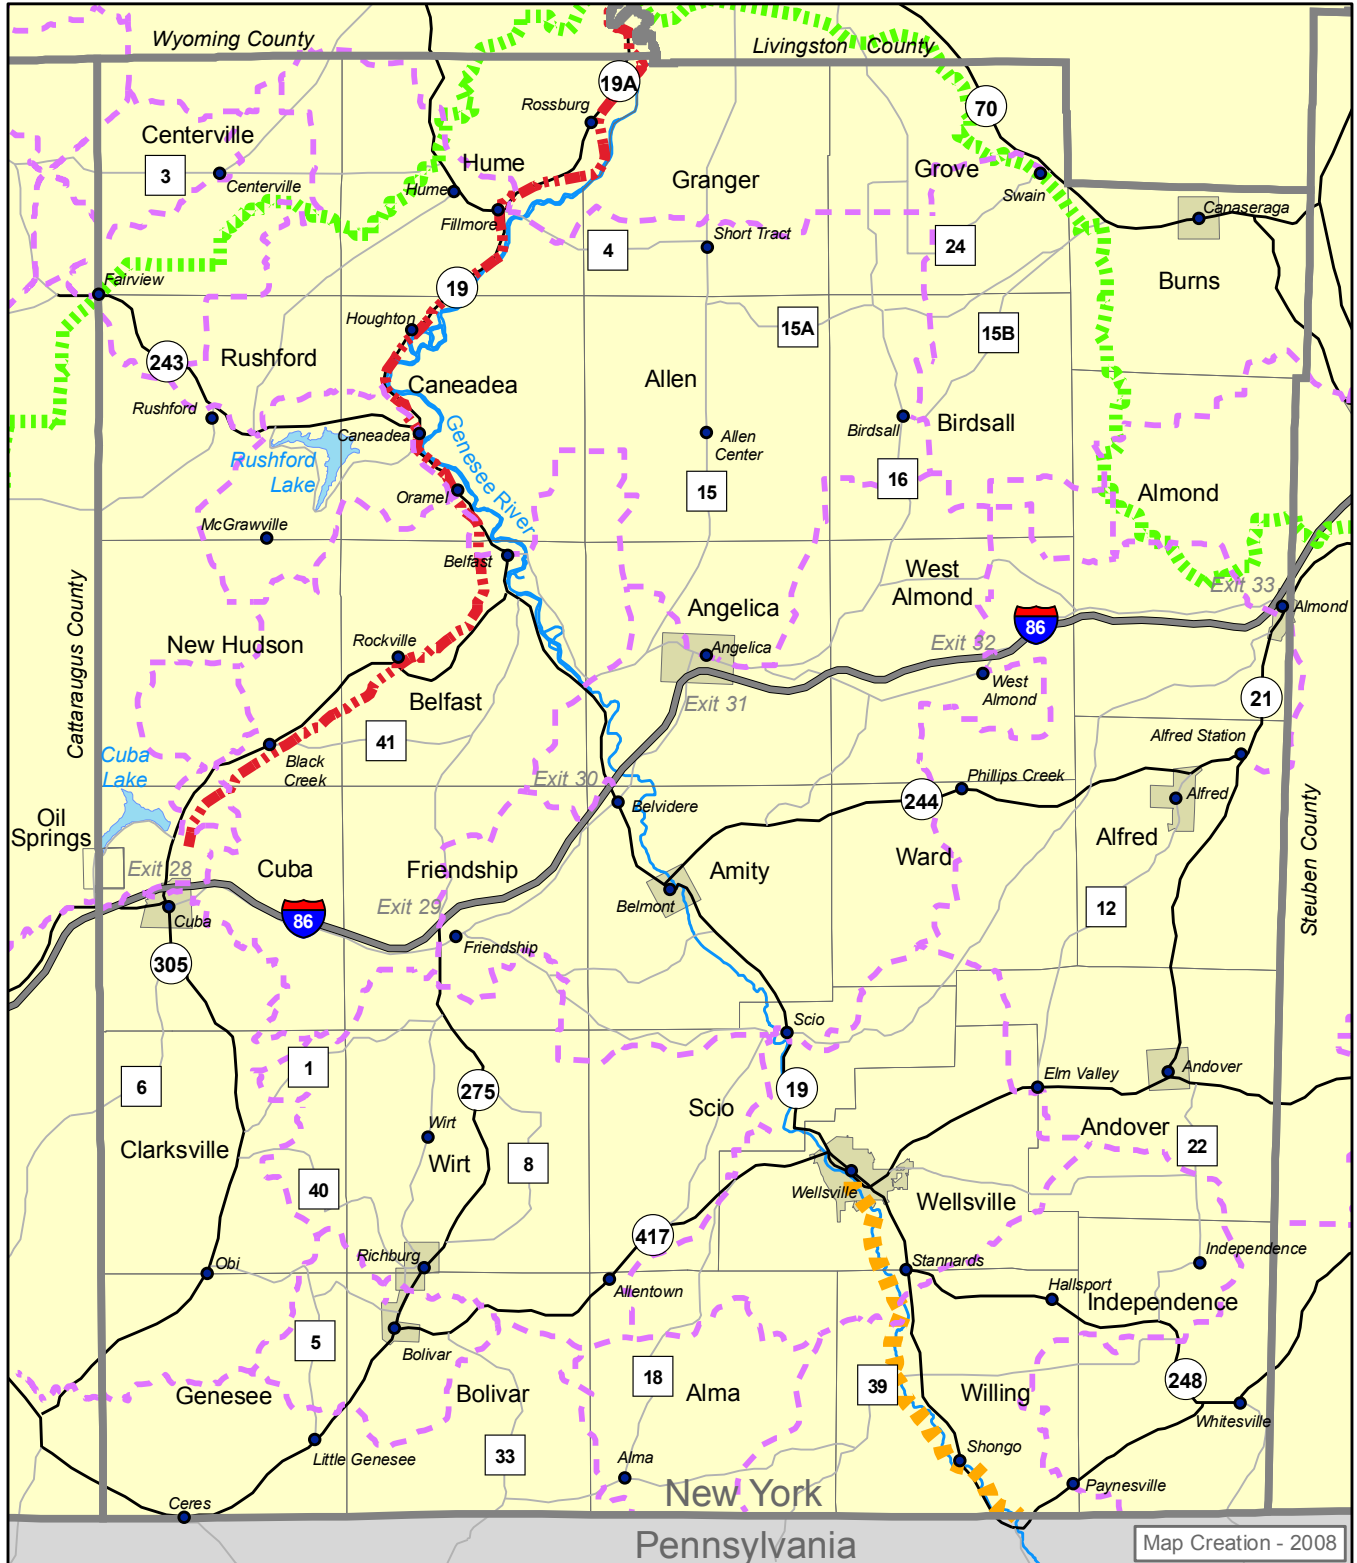

Allegany County Open Space: Recreational Trailways

- - - - - Finger Lakes Trail
- - - - - Genesee Valley Greenway Trail
- - - - - Wellsville River Trail
- - - - - Snowmobile Trail

Data Sources:
NYS OPRHP, NYS DEC, Kier Dirlam, ESRI,
NY State GIS Clearinghouse.

NOTE:
Snowmobile trail routes acquired from
NYS OPRHP. GV Greenway Trail route
acquired from NYS DEC. Wellsville River
Trail route acquired from Kier Dirlam.

DISCLAIMER OF USE:
This map is intended for planning purposes only.
The County assumes no liability associated with
the use or misuse of information contained herein.

Allegany County
Comprehensive Plan
for more maps:
<http://alleganyplanning.com>

Map Creation - 2008