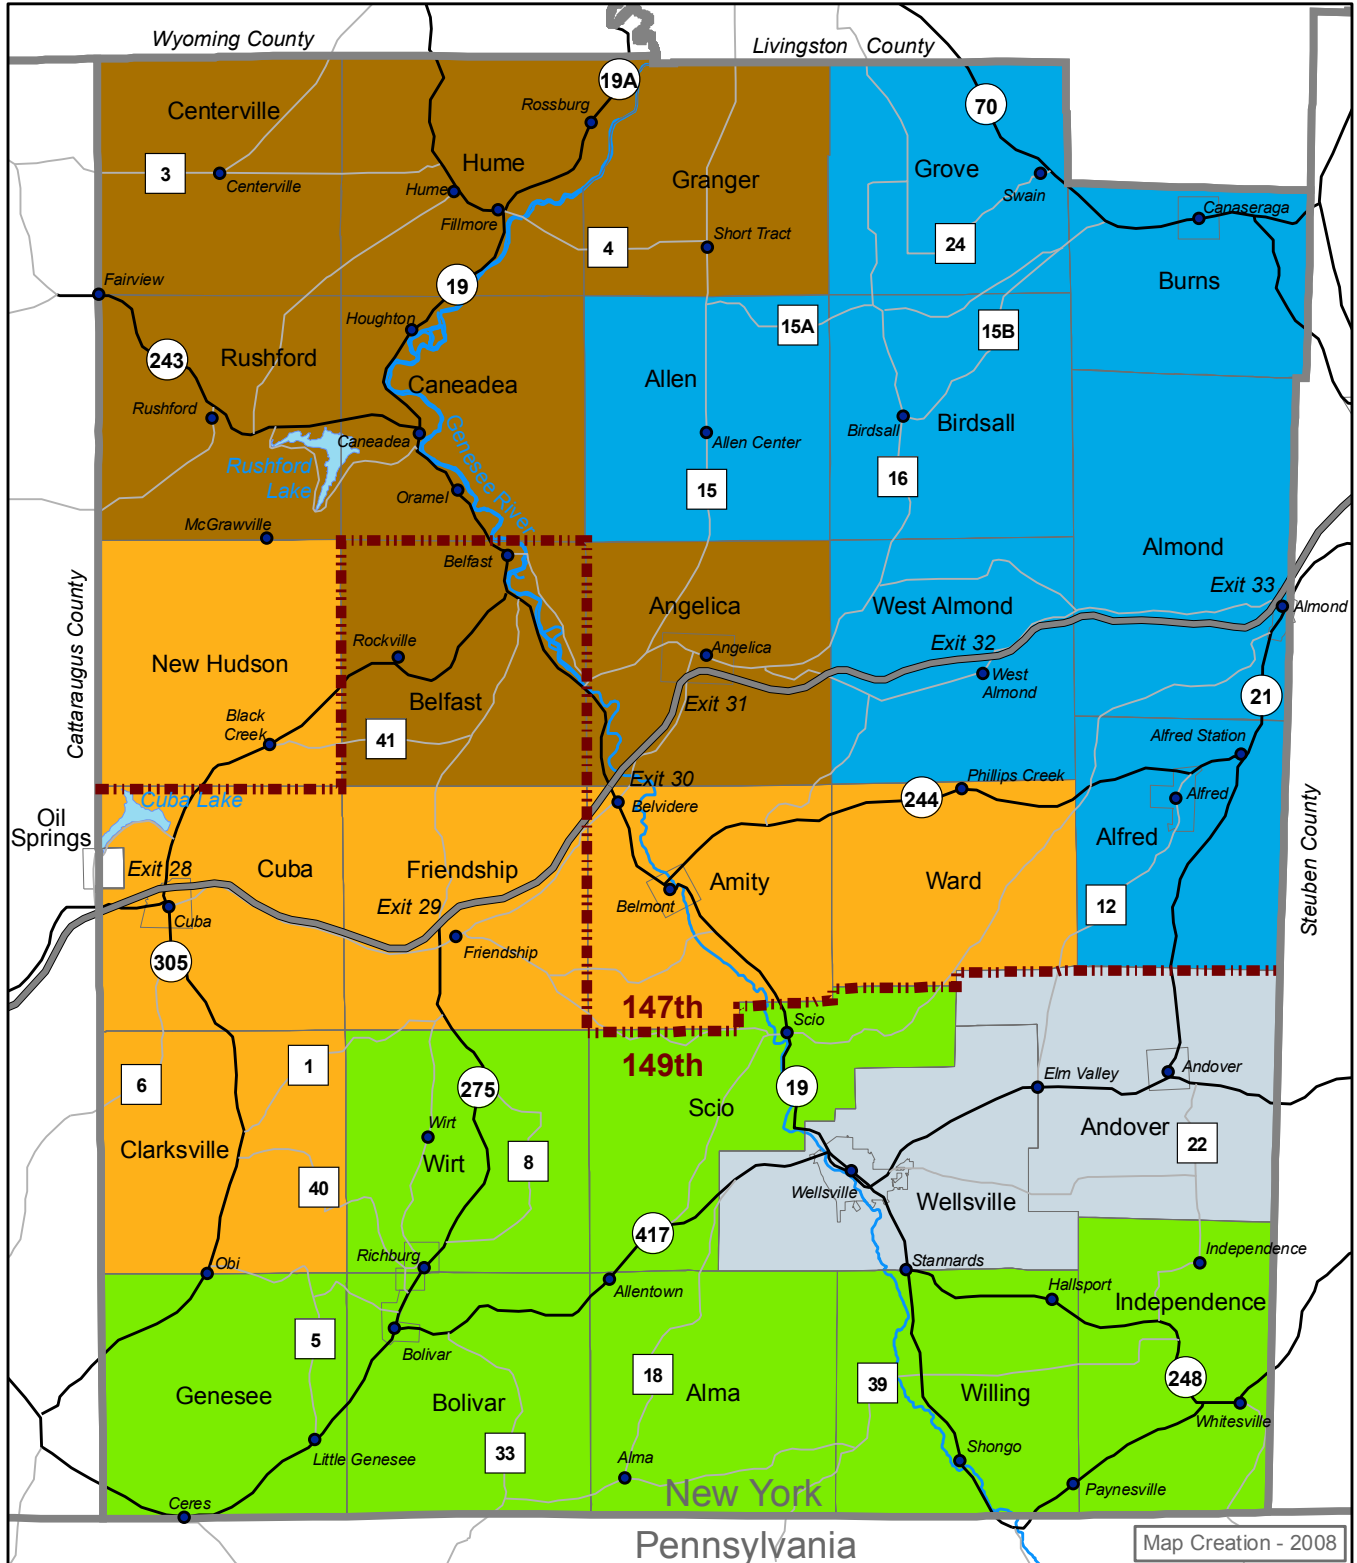

Allegany County Context: Legislative Districts

County Legislative District

■■■■ NY State Assembly District Boundary

Data Sources:
ESRI, NY State GIS Clearinghouse,
U.S. Census Bureau American FactFinder.

NOTES:

Allegany County is in the New York Twenty-ninth Congressional District and the New York 57th Senatorial District. All district information acquired from the New York State Board of Elections.

DISCLAIMER OF USE:

This map is intended for planning purposes only. The County assumes no liability associated with the use or misuse of information contained herein.

Allegany County
Comprehensive Plan
for more maps:
<http://alleganyplanning.com>