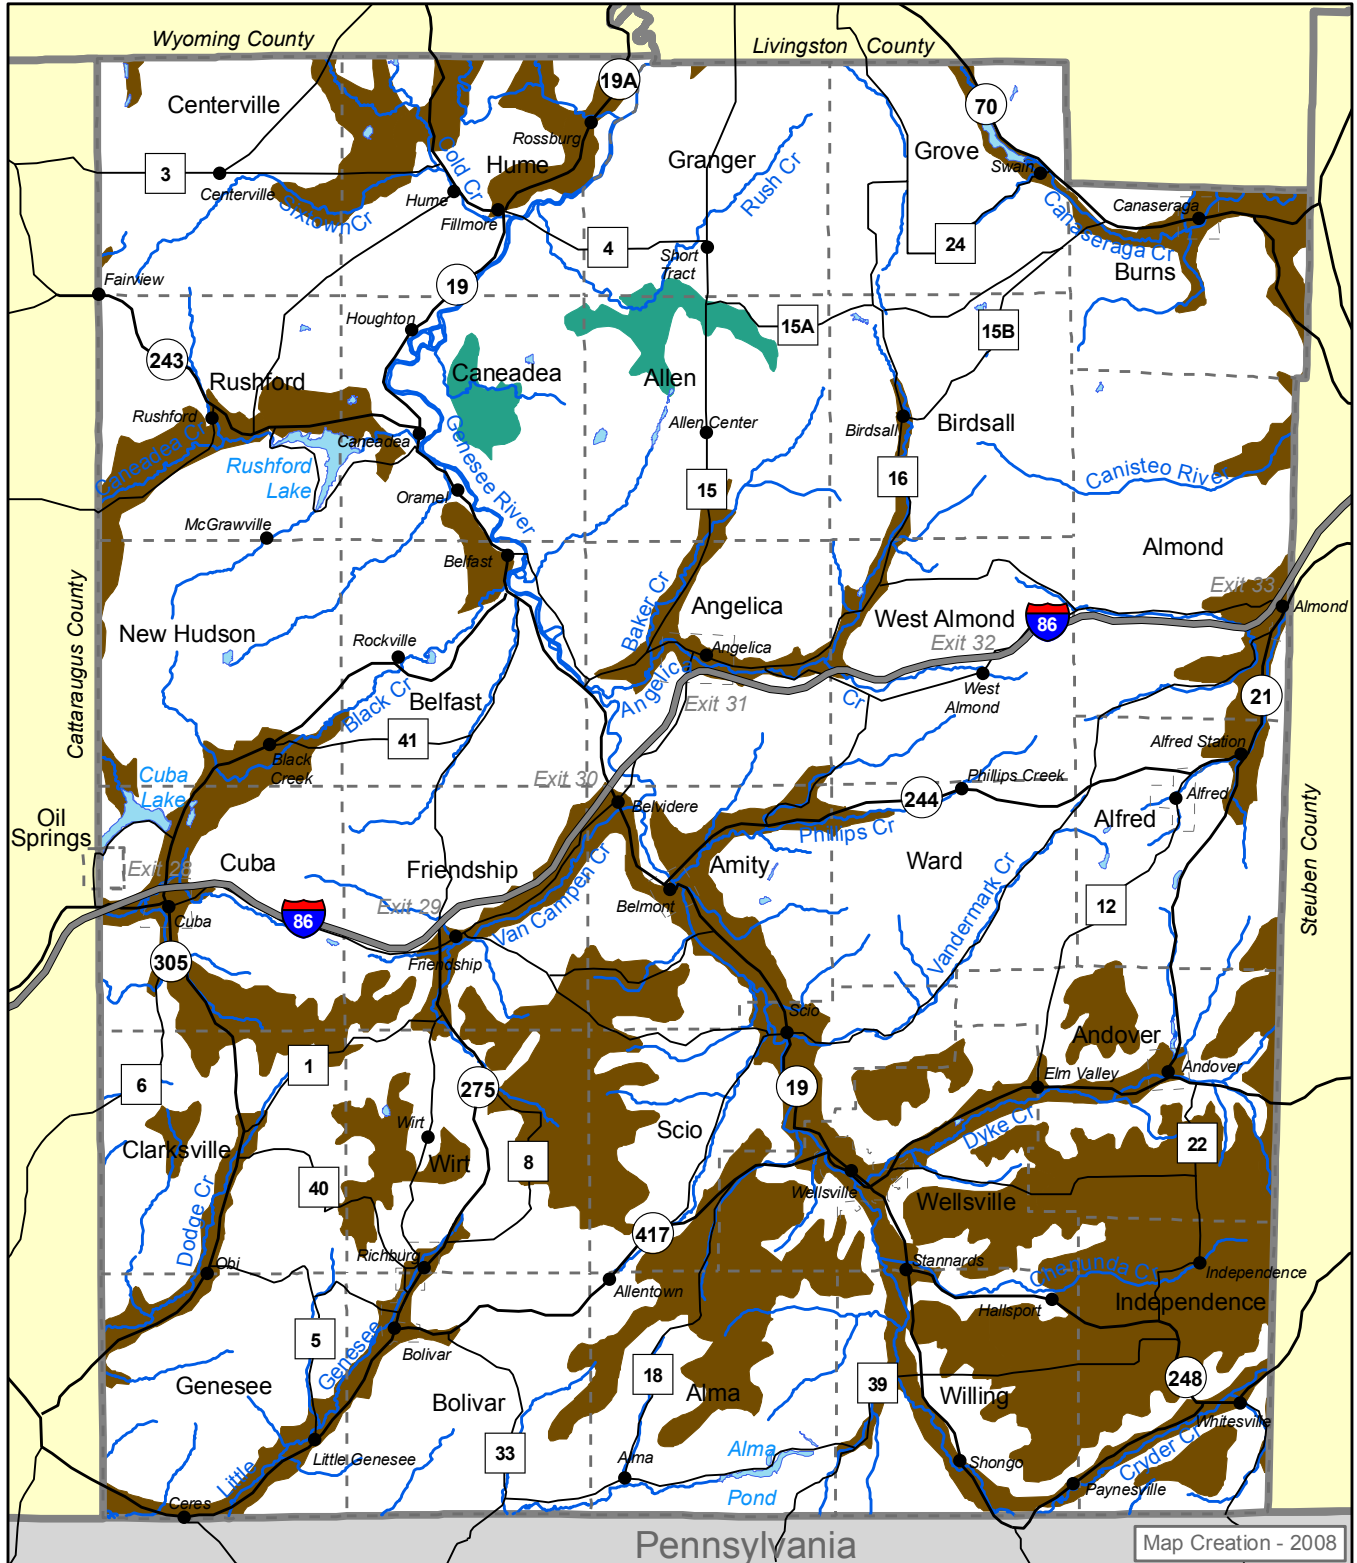

Allegany County Agriculture: Farmland Soils - STATSGO Database

State Soil Geographic Database
 ■ Prime Farmland
 ■ Prime Farmland Where Drained

NOTES:
 Soil data acquired from the U.S. Department of Agriculture, Soil Conservation Service's State Soil Geographic (STATSGO) database for New York State. While the USDA does not recommend STATSGO data for County-level interpretations, finer-scale soils data is not available in a digital format for all of Allegany County.

Data Sources:
 ESRI, NY State GIS Clearinghouse,
 USDA Soil Conservation Service.

DISCLAIMER OF USE:
 This map is intended for planning purposes only. The County assumes no liability associated with the use or misuse of information contained herein.

Allegany County
 Comprehensive Plan
 for more maps:
<http://alleganyplanning.com>