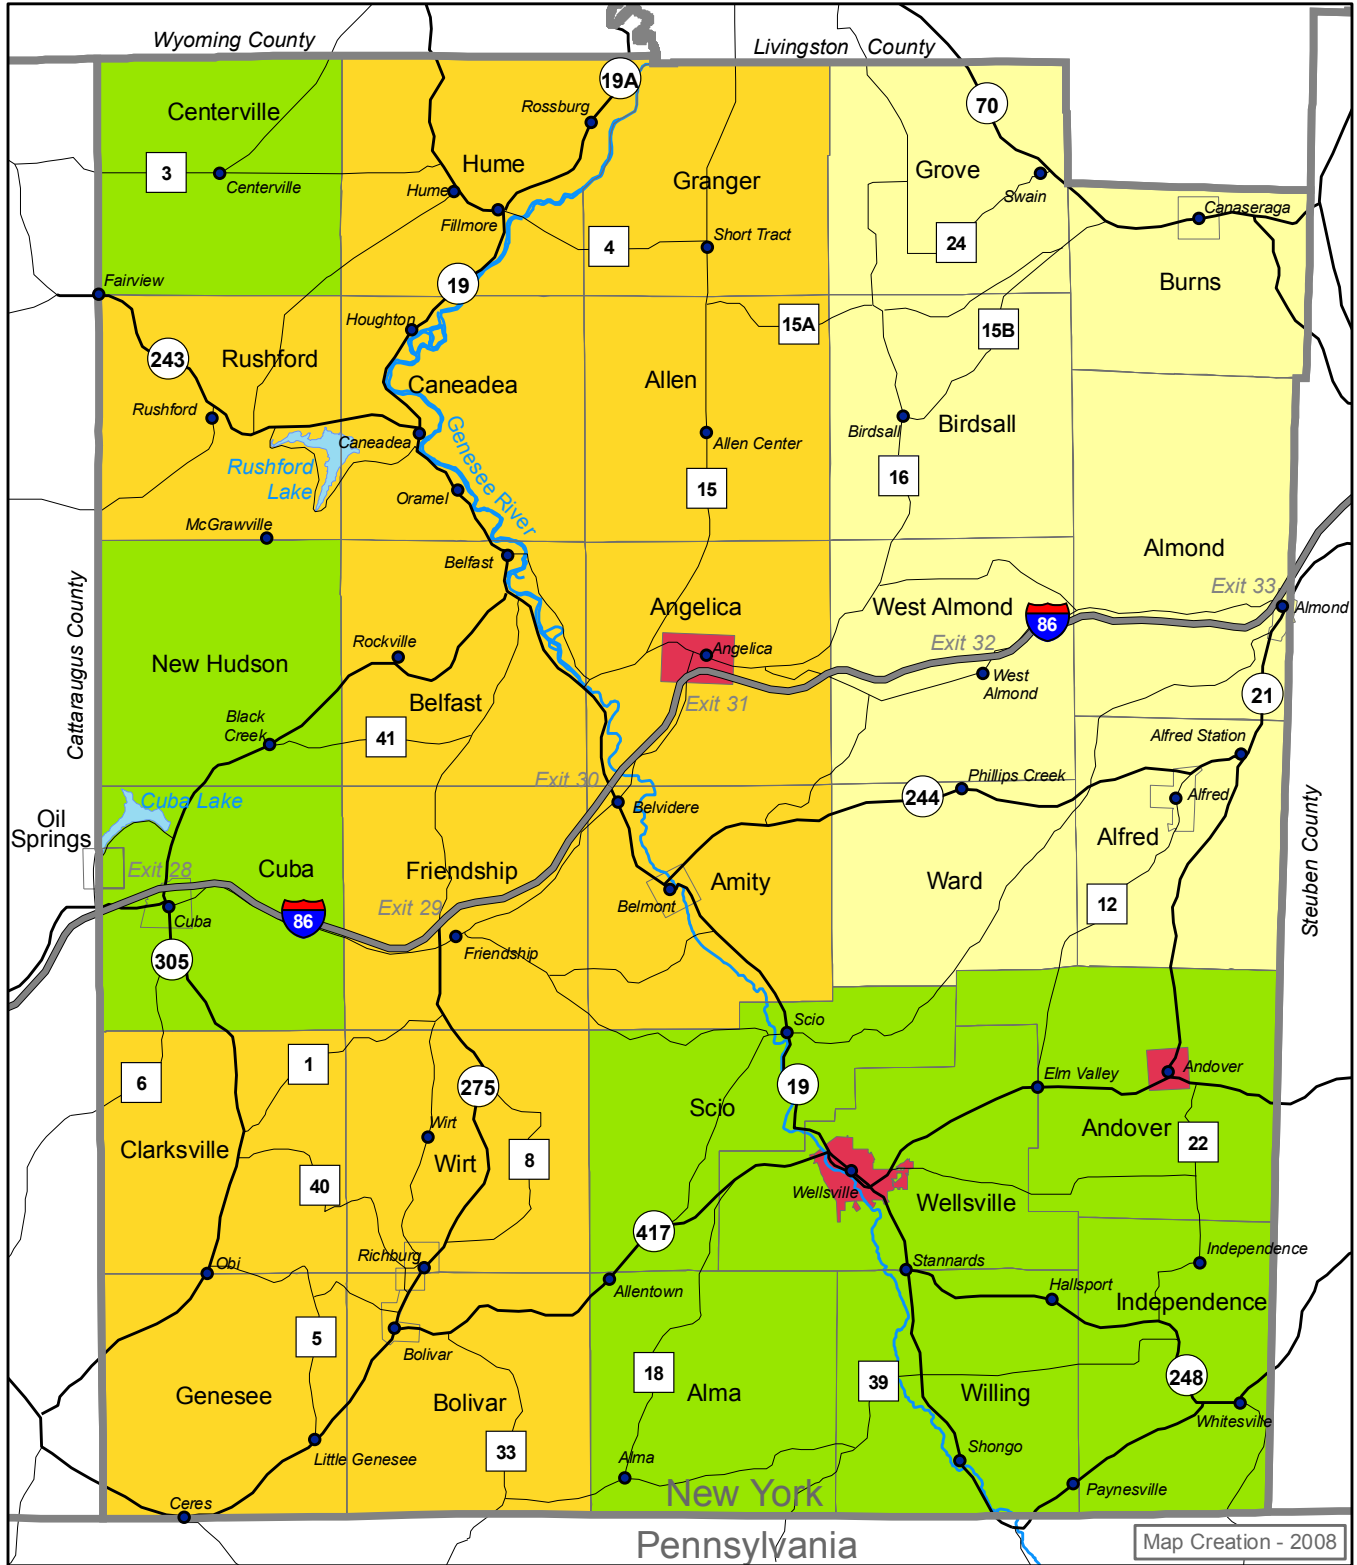

Allegany County Built Environment: Electric Providers

- Electric Provider**
- Municipal Electric
 - NYSEG
 - Niagara Mohawk
 - RG&E

NOTES:
Allegany County electric provider data provided by Kier Dirlam.

Data Sources:
ESRI, NY State GIS Clearinghouse, Kier Dirlam.

DISCLAIMER OF USE:
This map is intended for planning purposes only. The County assumes no liability associated with the use or misuse of information contained herein.

Allegany County
Comprehensive Plan
for more maps:
<http://alleganyplanning.com>